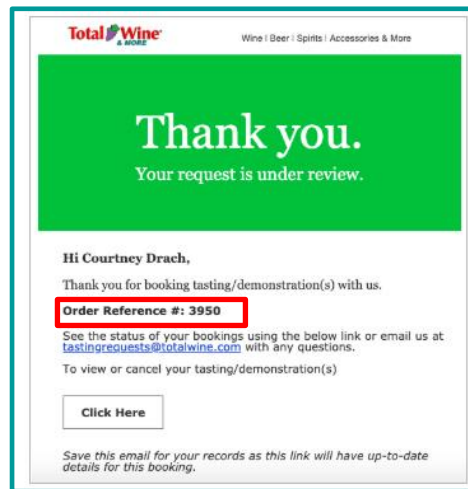

Confirmation Page

- Your request is now under review and your submission has been assigned a 'Tour ID'
- Selected date(s)/time(s) will be held while featured items are under review from a buyer
- Each event will be in 'pending' status and assigned an 'Event ID'